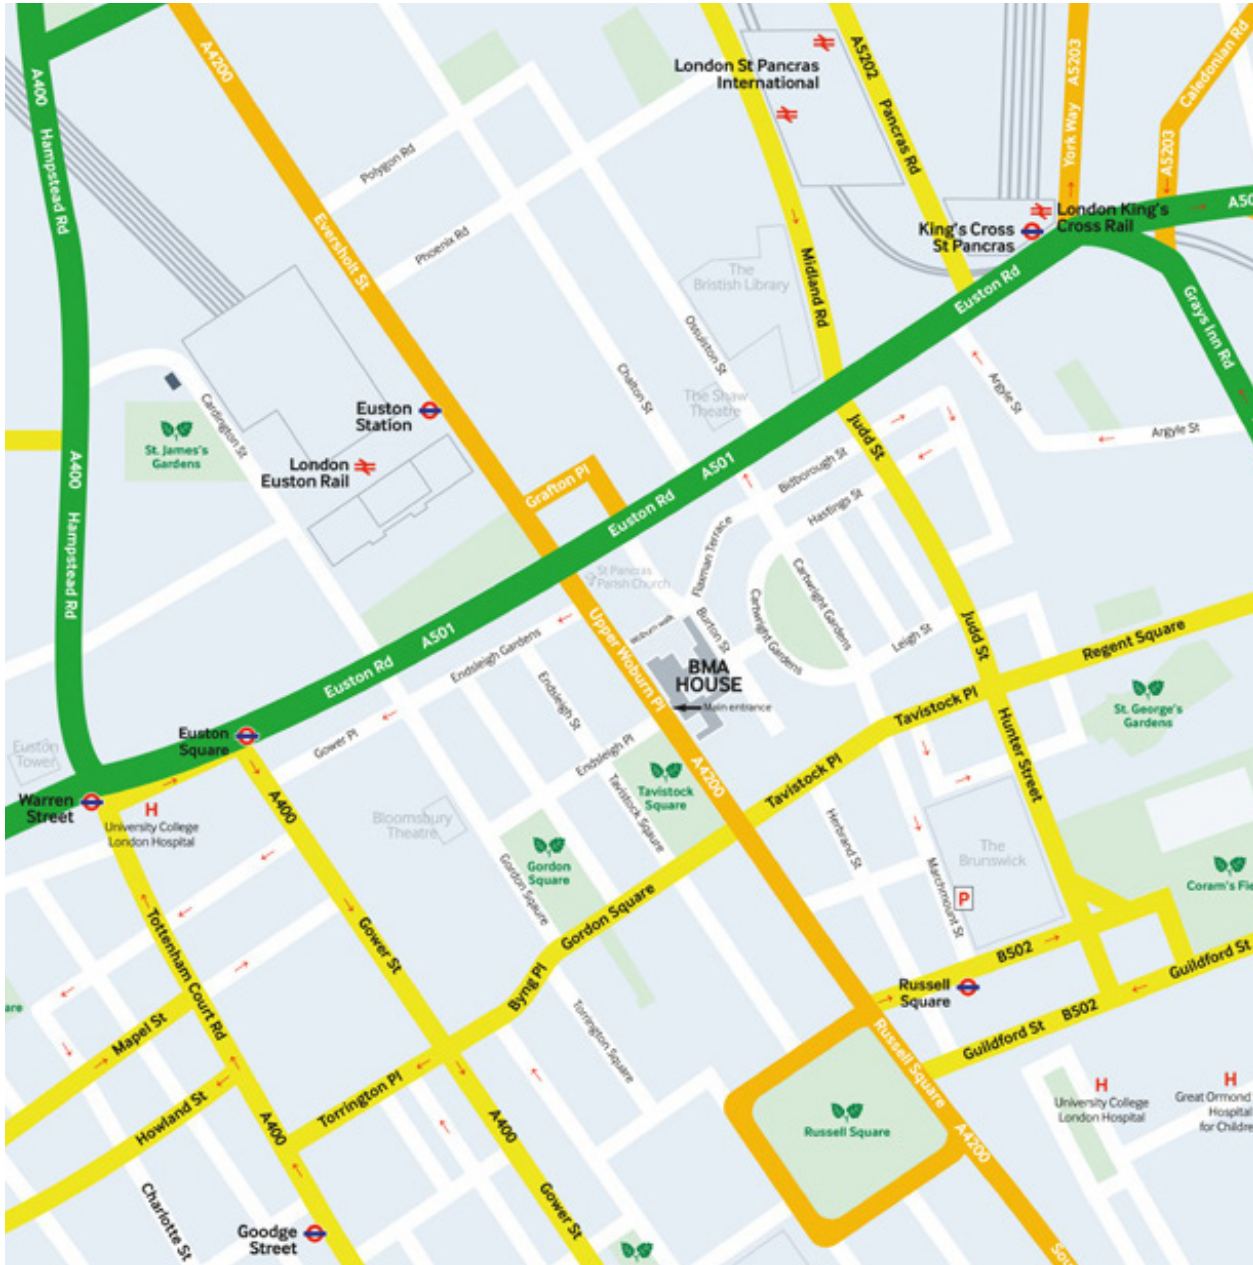

## Local map

BMA House is ideally located in Bloomsbury and just 5 minutes from Euston Station and 10 minutes from Kings Cross, St. Pancras. There are a number of car parks located in the area. [Click here](#) to view the closest parking to BMA House, according to Google, sorted by distance. We have also provided the most popular options that our clients tend to use.